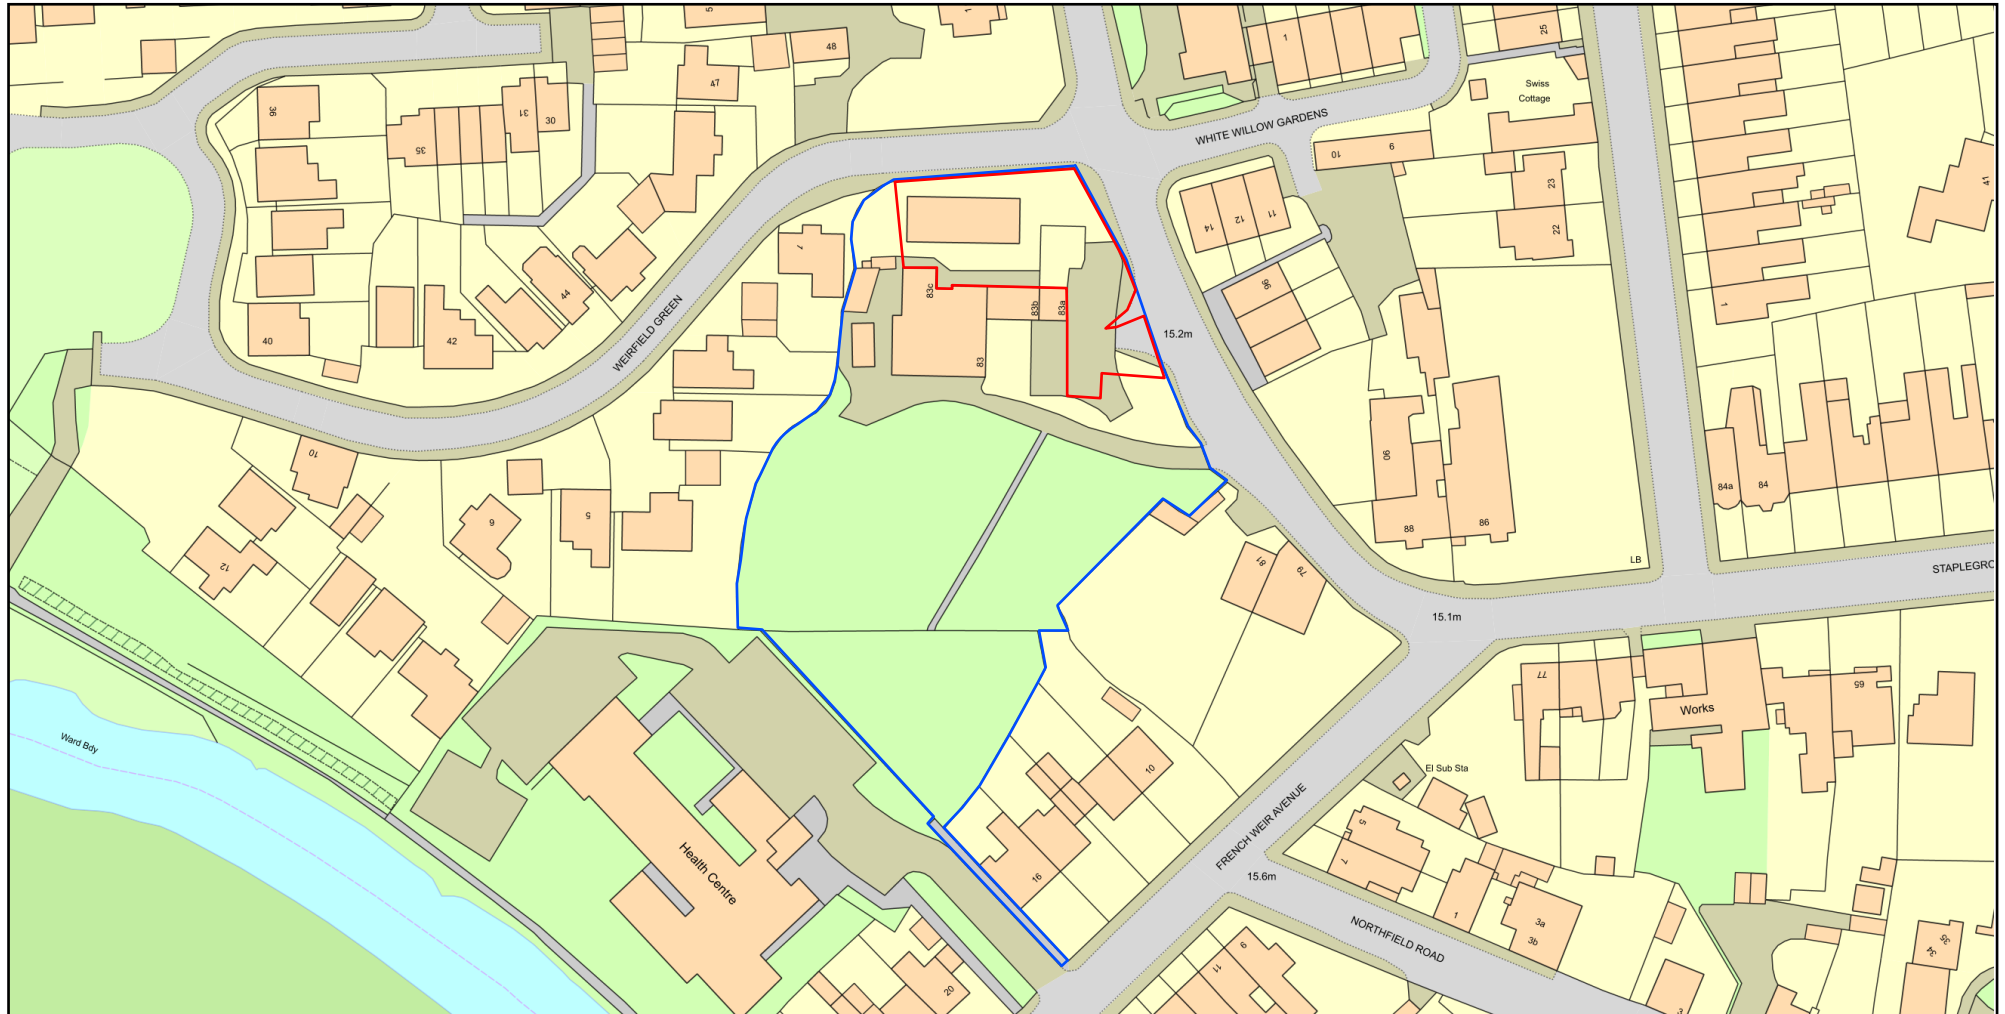

Location Plan: Demolition of Outbuilding & Proposed New Hse Staplegrove Rd

Plan Produced for: S Ven MRTPI

Date Produced: 19 Dec 2022

Plan Reference Number: TQRQM22353131033120

Scale: 1:1250 @ A4

©Crown copyright and database rights 2021 OS 100042766